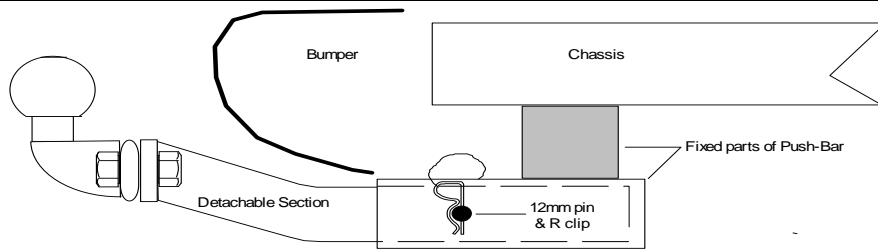

FRONT TOWBAR APPLICATION & PRICE LIST - JAN 2016

Front Push-Towbars are designed to help the manoeuvring of trailers and caravans into or out of tight spaces without the difficulties of reversing. **PLEASE SEE OUR WEBSITE FOR A SHORT DEMONSTRATION VIDEO www.watling-towbars.co.uk/front_towbars.html**
 Most designs have a detachable (DT) section to provide a neat appearance. The detachable system is a simple drop nosed pin retaining a pullout square tube. **PLEASE NOTE: MANY BULL BARS ARE NOT COMPATIBLE WITH FRONT TOWBARS**

ADVANTAGES:

- * **Detachable:** The front part of the Push-Bar is easily removed so that the front of your vehicle is kept neat and tidy.
- * **Neat:** The main part of the Push-Bar is normally hidden.
- * **Look See:** No more neck craning (or mind numbing) problems of which way to steer to miss that tree!
- * **Manoeuvre:** Into tight corners with ease - its all in front of you.
- * **Power:** Use the power of your vehicle, not your back or a 12v battery, to move your caravan, powerboat, horsebox, on grass, gravel or uphill.
- * **Control:** Position double axle caravans with ease.
- * **Special Designs:** For vehicles not on our standard list we can usually design and manufacture a 'one off' on your vehicle.
- * **Easy to Use:** Quick to fit - simply remove the plastic bung, insert the detachable section, and secure with the Pin & R clip

Key: **B** cut = Bumper Cut **(i)** = invisible cut in the bumper **(v)** = visible cut in the bumper **(g)** = cut in the grill **(s)** cut in the sump shield
 * = centre receiver option not available Load kg = maximum trailer weight / nose weight